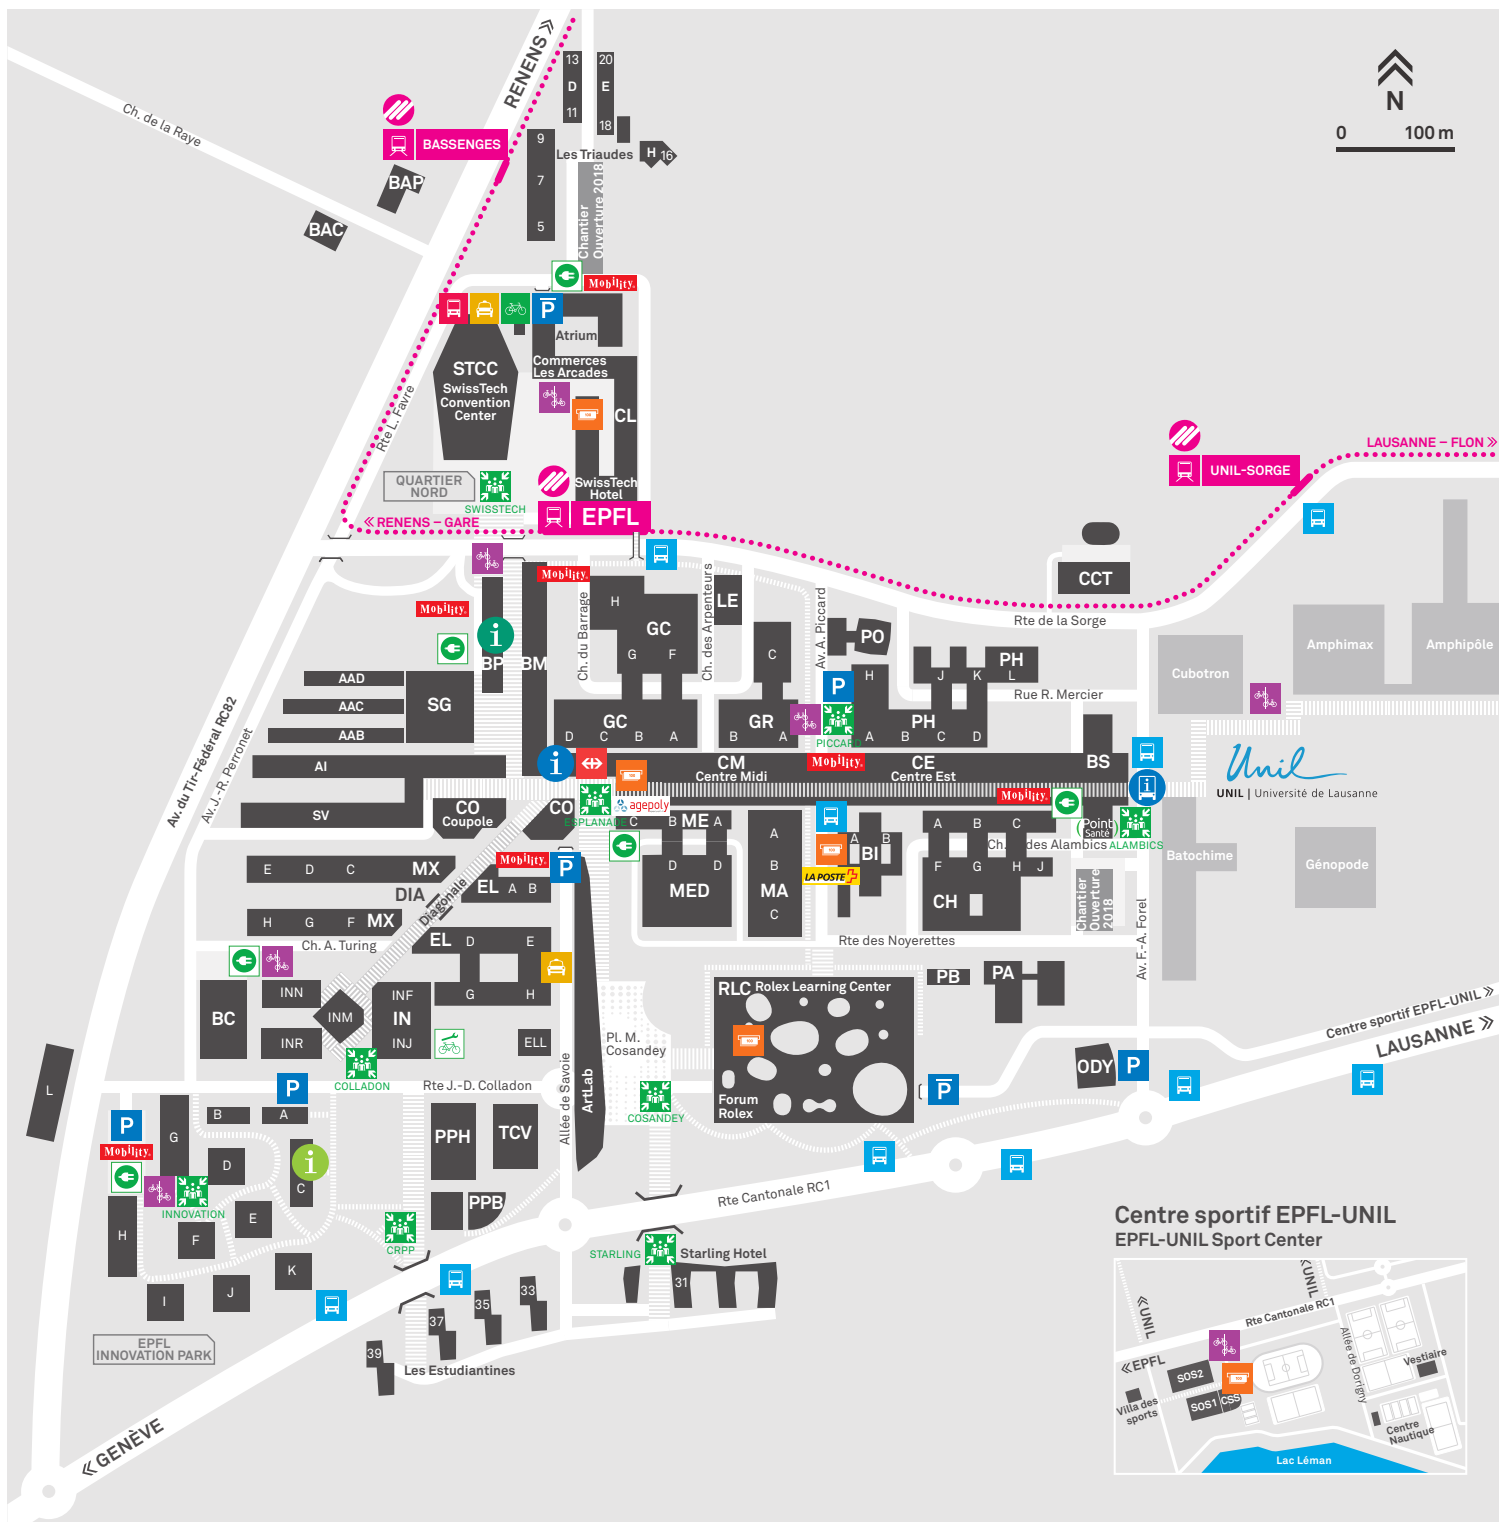

Plan d'orientation EPFL

EPFL - DII - 08.08.2016

EPFL
ÉCOLE POLYTECHNIQUE
FÉDÉRALE DE LAUSANNE

Accueil/Information
Reception/Information

Guichet étudiants
Students Services Desk

Accueil EPFL Innovation Park
EPFL Innovation Park Reception

Information livraisons
Delivery Information

Point de rassemblement
Assembly point

Point Santé
Health Point

Association des étudiants de l'EPFL
EPFL General Student's Association

Agence CFF
CFF Train Tickets/Information

La Poste
Post Office

Bancomat
ATM

Parking public
Public Parking

Métro m1
m1 metro

Bus
Bus

Station de taxi
Taxi rank

Dépose-minute bus
Bus drop-off/pick-up point

Vélo Station
Bike Station

PubliBike
PubliBike

Point vélo réparations
Bike Repair Service

ElectricEasy
ElectricEasy

Mobility
Mobility